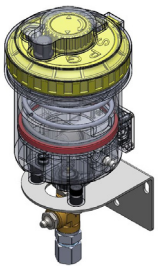

Always Everything ECO-Friendly Single Point Grease Cup

Plus endless refillable !

EVLUBE

Specification

MODEL SPG-	150D	150R	300D	300R
Grease container cc	125	125	225	225
Charging Power	AAA Battery x 4pcs			
Pressure max.	25 bar (362psi)			
Volume cc / Stroke (oz)	0.085 (0.003)			
Using period / Month	1,3,6,12,24 (others option)			
Installation	D (direction install) or R (remote install)			
Cover(option)	W (Waterproof cap) or D (Dust cap)			

How to use

Remote Application