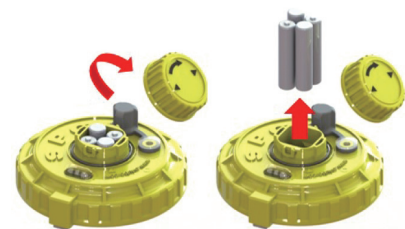

Always Everything ECO-Friendly Single Point Grease Cup

Refillable Grease and Battery at Field possible!

EVLUBE ***SPG-300***

Optical Leveling

Easier & Endless Grease Refilling

Use AAA Battery

Light & Easier Handling

High Pressure

Your Lubrication Service Devices
Made in Korea

Always Everything ECO-Friendly Single Point Grease Cup

Plus endless refillable !

EVLUBE

Specification

| MODEL SPG- | 150D | 150R | 300D | 300R |
|-------------------------|---|------|------|------|
| Grease container cc | 125 | 125 | 225 | 225 |
| Charging Power | AAA Battery x 4pcs | | | |
| Pressure max. | 25 bar (362psi) | | | |
| Volume cc / Stroke (oz) | 0.085 (0.003) | | | |
| Using period / Month | 1,3,6,12,24 (others option) | | | |
| Installation | D (direction install) or R (remote install) | | | |
| Cover(option) | W (Waterproof cap) or D (Dust cap) | | | |

How to use

Remote Application

Direct Application

Waterproof Application

Dust cap Application

View of installation

Battery Changing

Your Lubrication Service Devices
Made in Korea