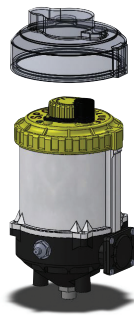

Waterproof Application