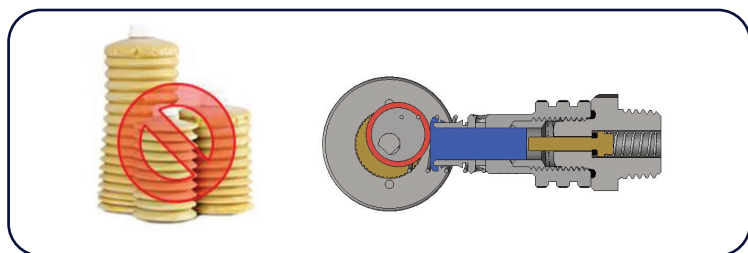

Always Everything ECO-Friendly Single Point Grease Cup

Refillable Grease and Battery at Field possible!

EVLUBE ***SPG-300***

Optical Leveling

Easier & Endless Grease Refilling

Use AAA Battery

Light & Easier Handling

High Pressure

Your Lubrication Service Devices
Made in Korea

Always Everything ECO-Friendly Single Point Grease Cup

Plus endless refillable !

EVLUBE

Specification

| MODEL SPG- | 150D | 150R | 300D | 300R |
|-------------------------|---|------|------|------|
| Grease container cc | 125 | 125 | 225 | 225 |
| Charging Power | AAA Battery x 4pcs | | | |
| Pressure max. | 25 bar (362psi) | | | |
| Volume cc / Stroke (oz) | 0.085 (0.003) | | | |
| Using period / Month | 1,3,6,12,24 (others option) | | | |
| Installation | D (direction install) or R (remote install) | | | |
| Cover(option) | W (Waterproof cap) or D (Dust cap) | | | |