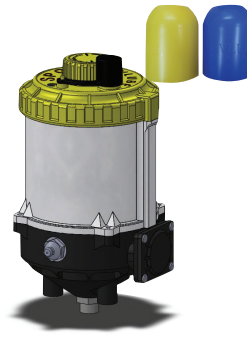

Dust cap Application